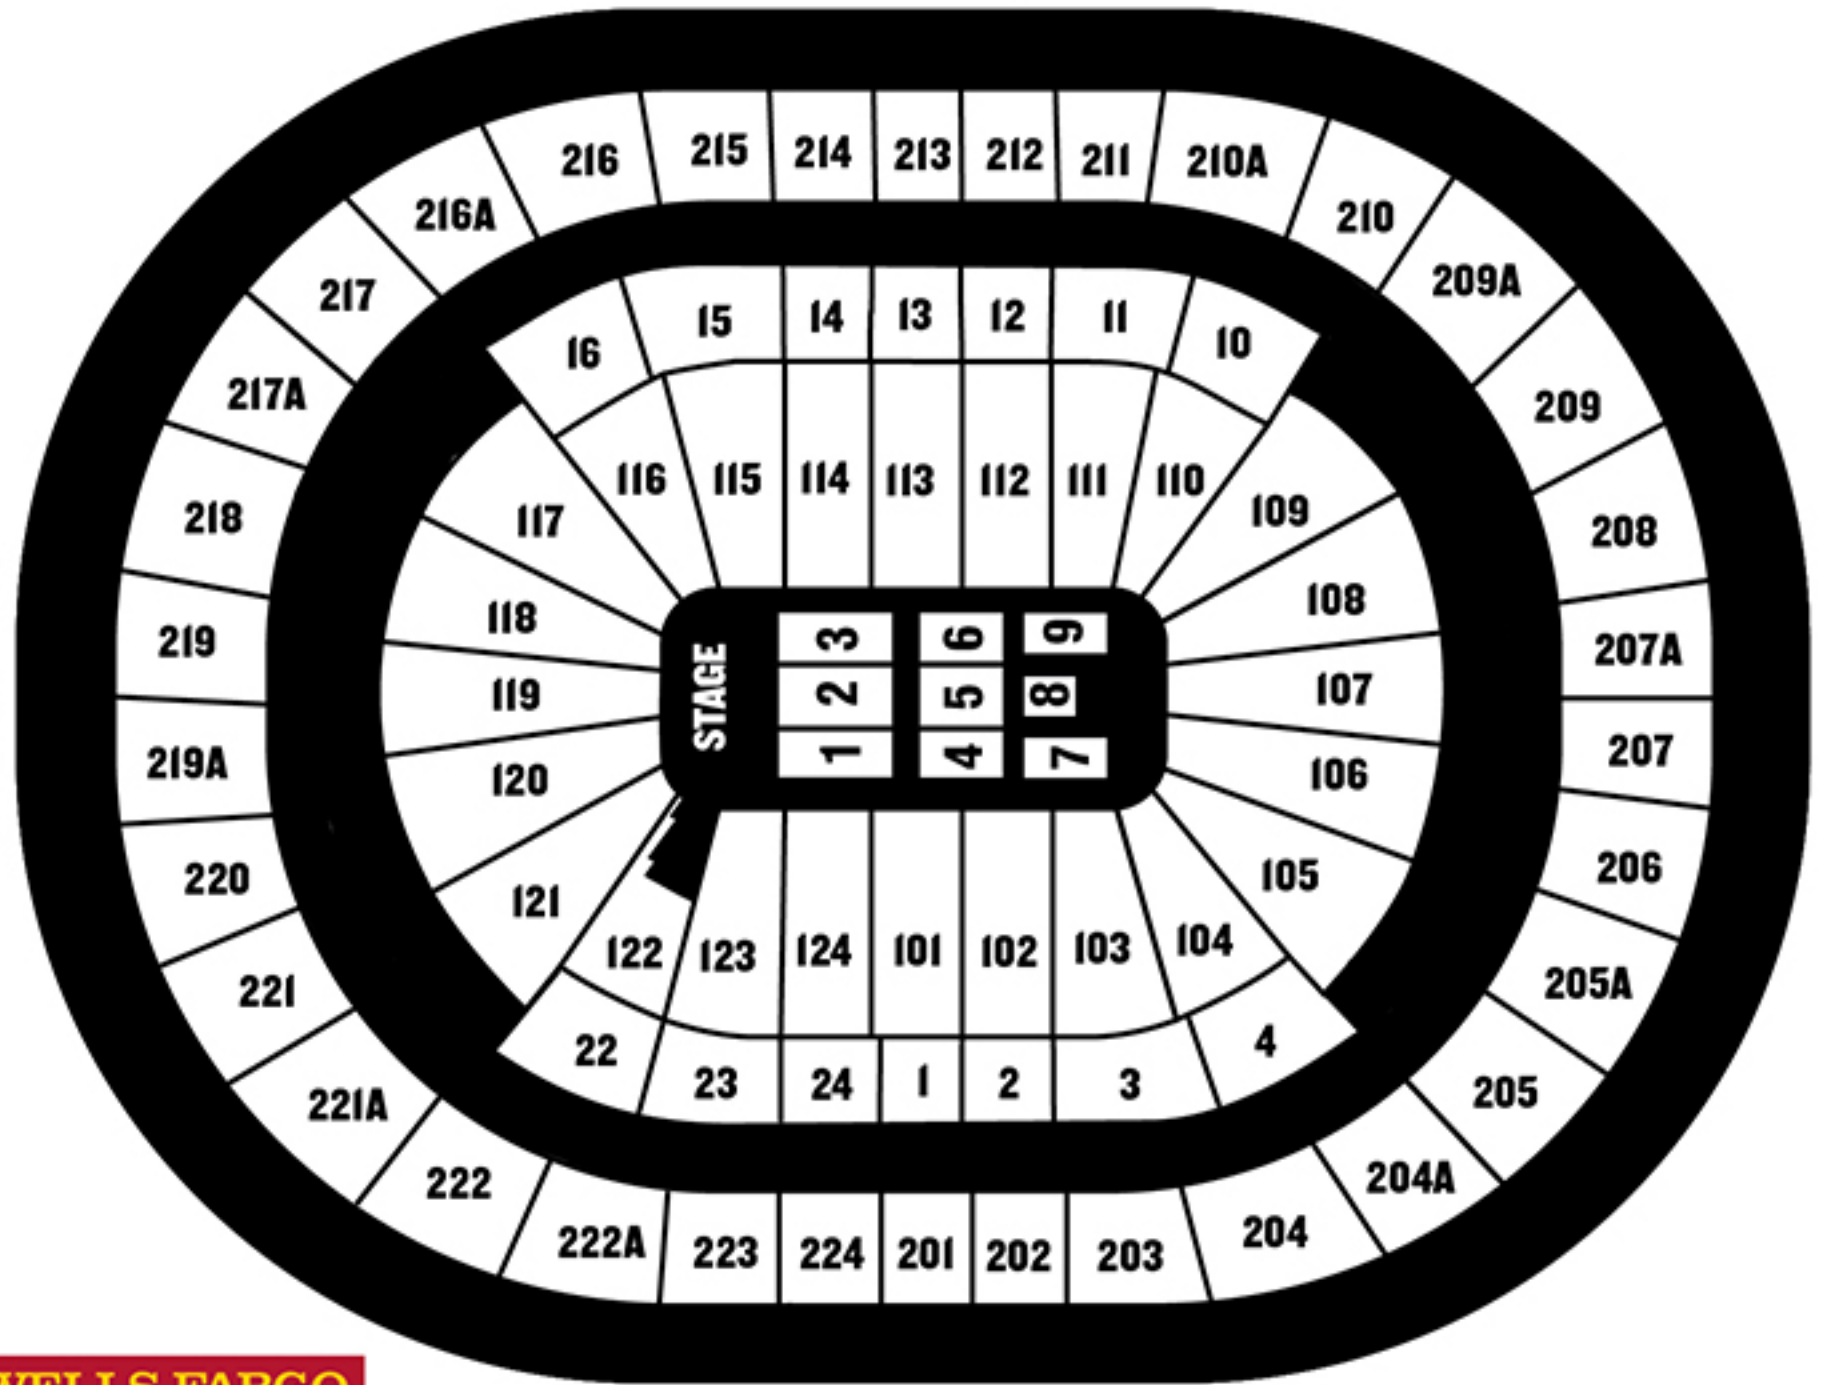

11TH STREET

PATTISON AVE.

195

SOUTH BROAD STREET

WELLS FARGO
CENTER

COMCAST
SPECTACOR