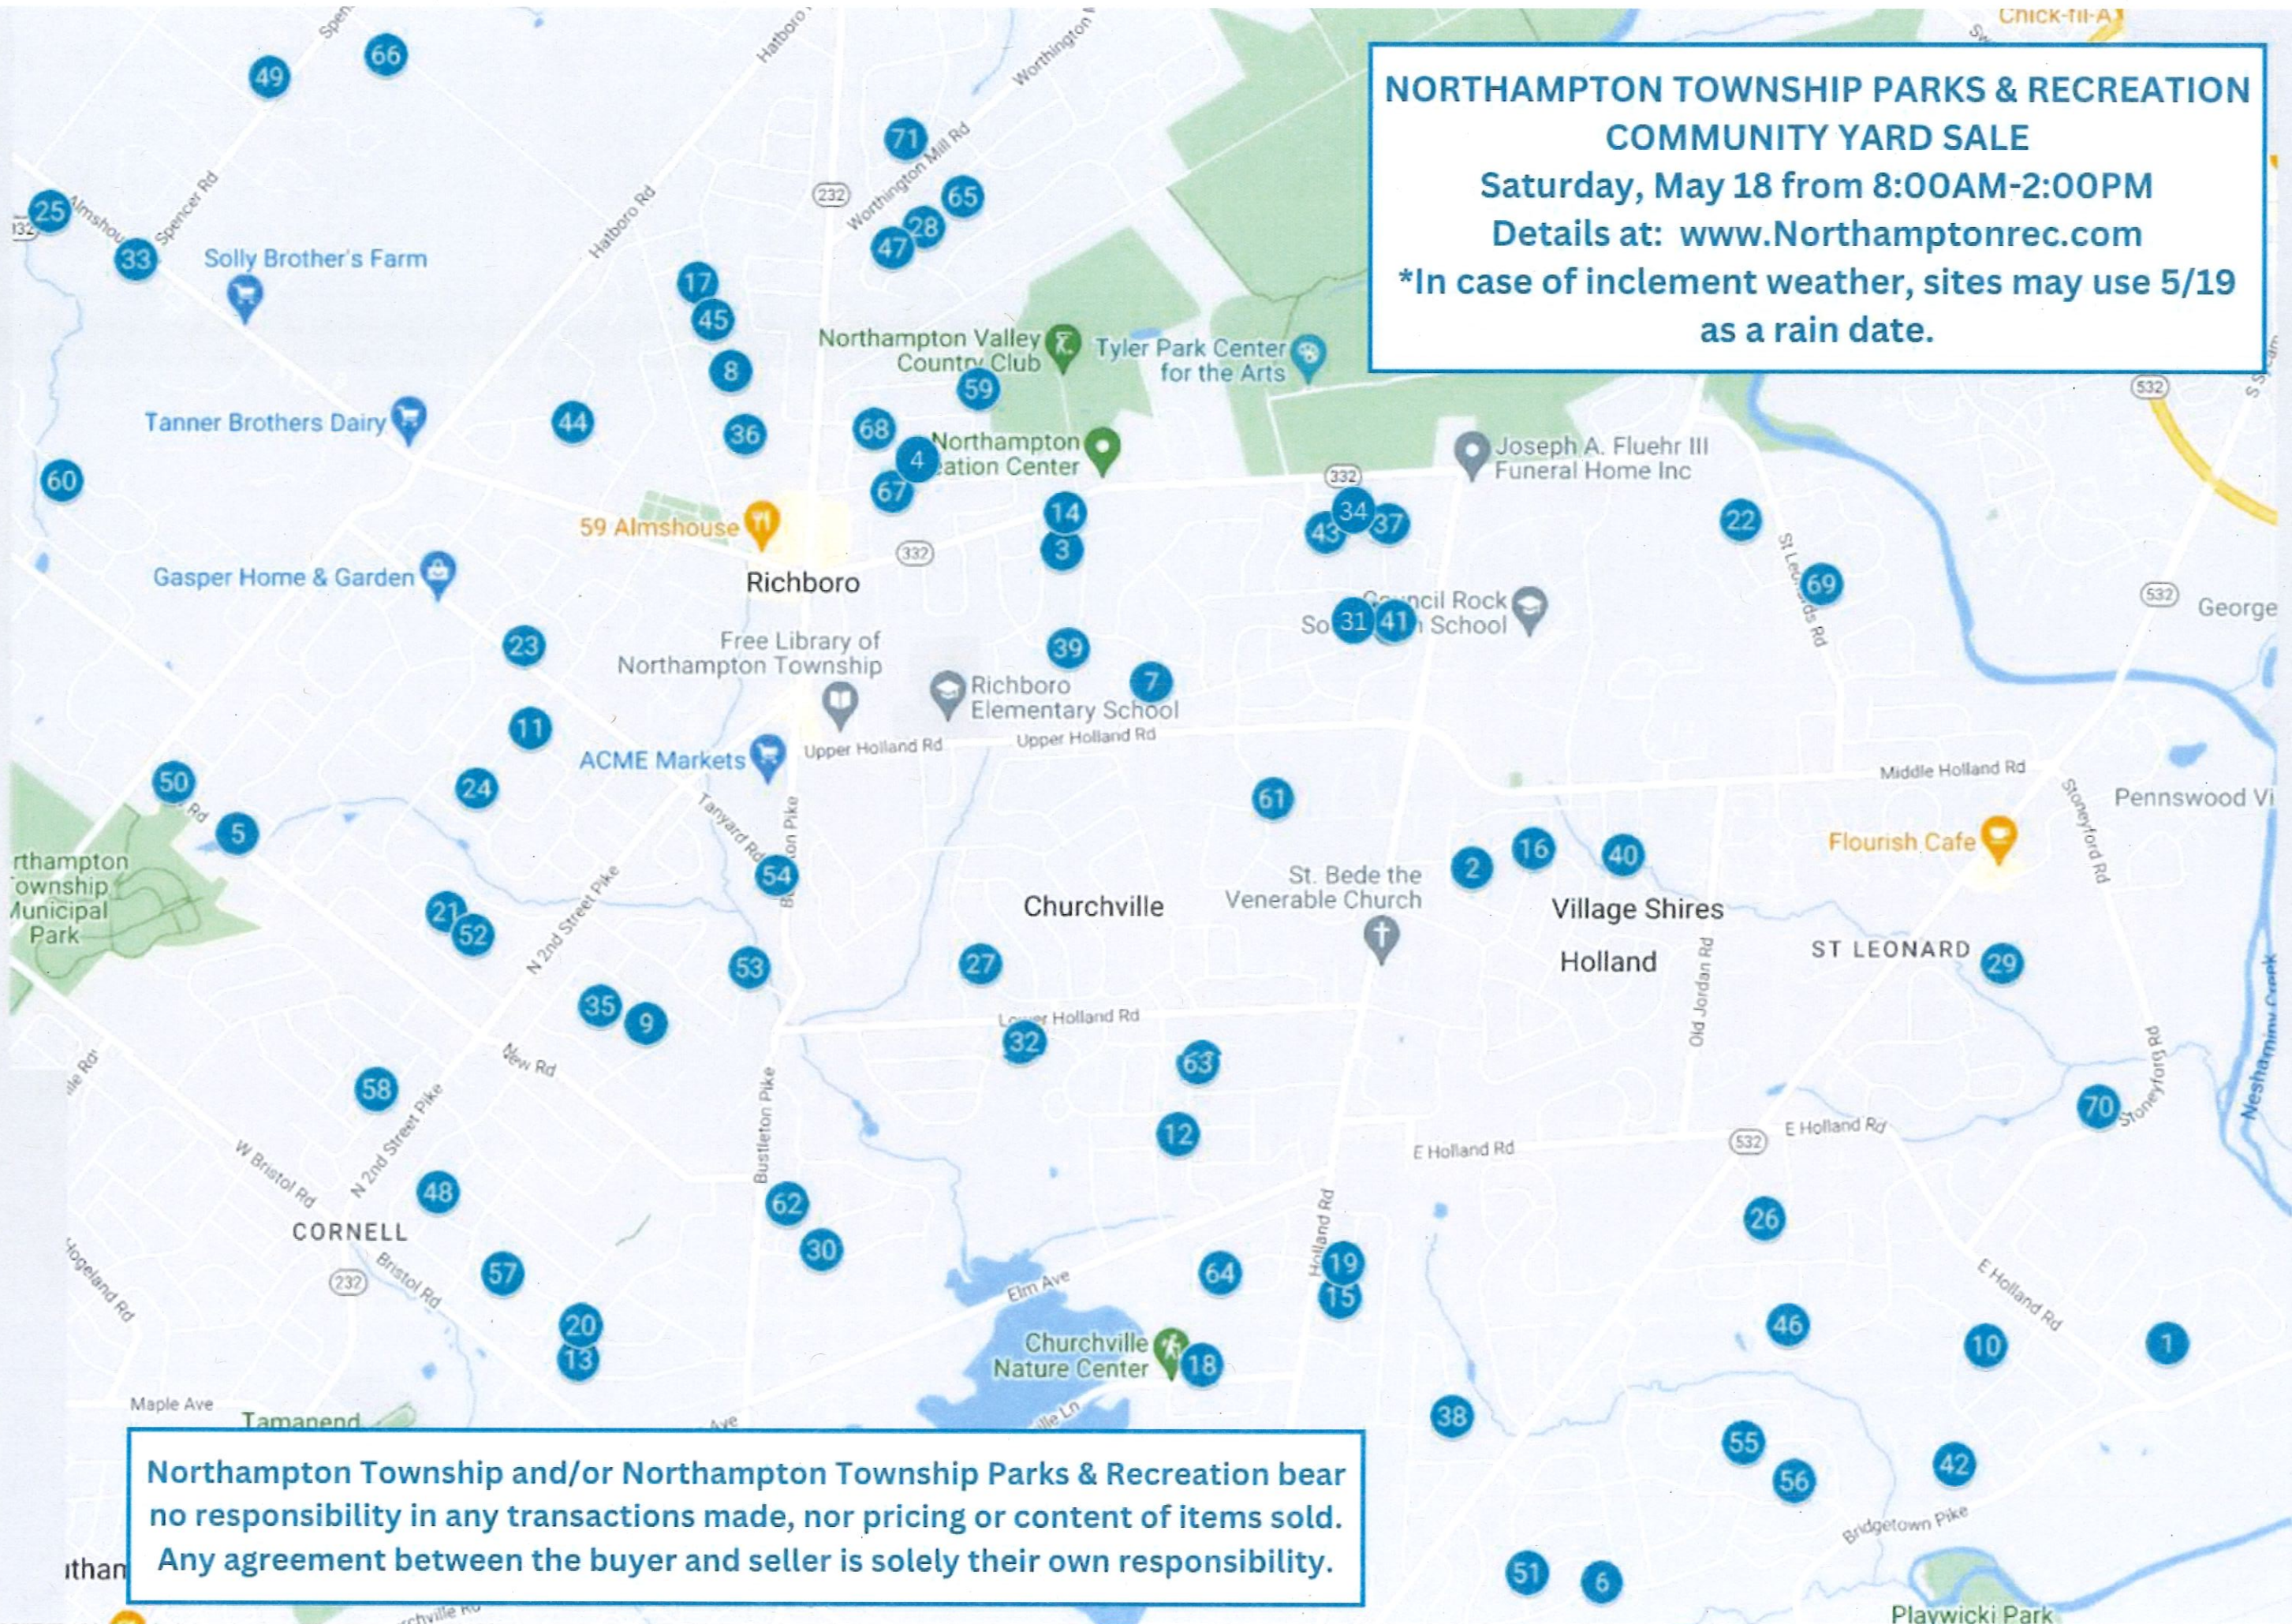

**NORTHAMPTON TOWNSHIP PARKS & RECREATION
COMMUNITY YARD SALE**

Saturday, May 18 from 8:00AM-2:00PM

Details at: www.Northamptonrec.com

***In case of inclement weather, sites may use 5/19
as a rain date.**

Northampton Township and/or Northampton Township Parks & Recreation bear no responsibility in any transactions made, nor pricing or content of items sold. Any agreement between the buyer and seller is solely their own responsibility.